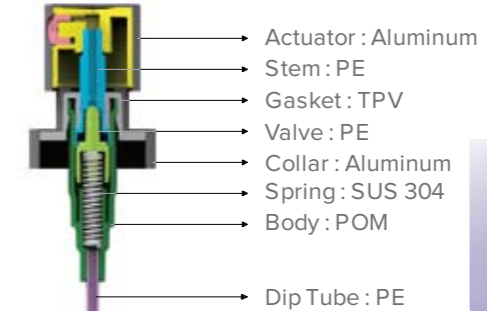

Fragrance Pump

Collar Number	Low Profile Fragrance Pump				
	Smooth	MC	MAL	01	05
Collar Design					
Attachment					
Neck Diameter					
12					
13					
15					
18					
20					
24					
28					

Description

Dosage
50µl

Dosage
60µl

Screw
On

Crimp
On

Snap
On

Cap

Item	C	C01	A
Material	PC/PP	PC/PP	Aluminum

Actuator

Item	S02	S03
------	-----	-----

Low Profile Fragrance Pump

Standard Fragrance Pump

Different body structures for choices

Collar Number	Standard Fragrance Pump								
	Rib	01	02	03	04	05	07	CS	ALS
Collar Design									
Attachment									
Neck Diameter									
12									
13									
15									
18									
20									
24									
28									

MAGNETIC

- Low profile 3.3mm
- Mini body
- Perfect spray angle
- Mist spray
- Turbo power

Features of low profile fragrance pump