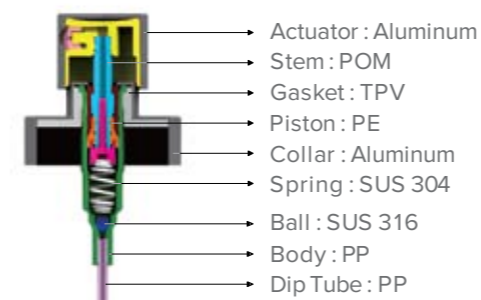

Fragrance Pump

Collar Number	Low Profile Fragrance Pump				
	Smooth	MC	MAL	01	05
Collar Design					
Attachment					
Neck Diameter					
12					
13					
15					
18					
20					
24					
28					

Description

Dosage
50µl

Dosage
60µl

Screw
On

Crimp
On

Snap
On

Cap

Item	C	C01	A
Material	PC/PP	PC/PP	Aluminum

Actuator

Item	S02	S03
------	-----	-----

Low Profile Fragrance Pump

Standard Fragrance Pump

Different body structures for choices

Collar Number	Standard Fragrance Pump								
	Rib	01	02	03	04	05	07	CS	ALS
Collar Design									
Attachment									
Neck Diameter									
12									
13									
15									
18									
20									
24									
28									

MAGNETIC

- Low profile 3.3mm
- Mini body
- Perfect spray angle
- Mist spray
- Turbo power

Features of low profile fragrance pump