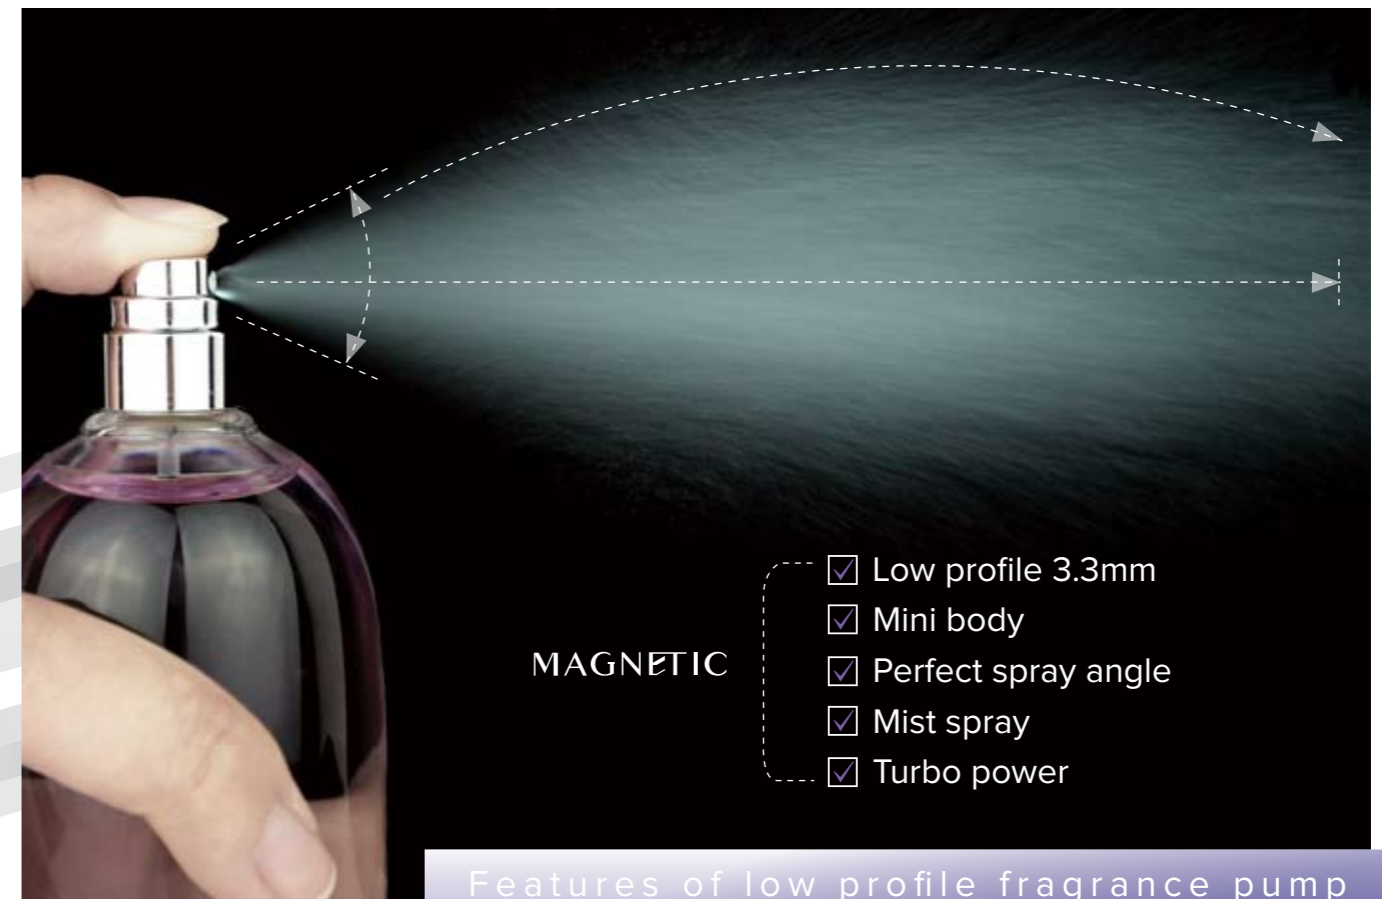

Item	S02	S03
------	-----	-----

Low Profile Fragrance Pump

Standard Fragrance Pump

Different body structures for choices

Collar Number	Standard Fragrance Pump								
	Rib	01	02	03	04	05	07	CS	ALS
Collar Design									
Attachment									
Neck Diameter									
12									
13									
15									
18									
20									
24									
28									

MAGNETIC

- Low profile 3.3mm
- Mini body
- Perfect spray angle
- Mist spray
- Turbo power

Features of low profile fragrance pump